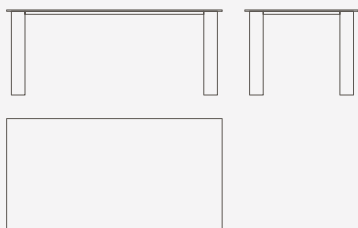

Acab

DESIGN
International Marmi Studio

DIMENSIONS P \ L \ H

Dining table 100 x 190 x 74 cm

DIMENSIONS P \ L \ H

Dining table 140 x 140 x 74 cm

DATASHEET

INTERNATIONAL MARM.I.T

Dimensions in centimeters and inches. The right to discontinue and make changes is reserved.
This information is based on the latest product information available at the time of printing.

Marble Finishing - Natural shining | Natural matte