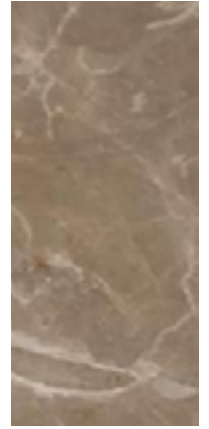

Marble Finishing - Natural shining | Natural matte

Black Marquina

Kenya Black

Ocean Black

Green Guatemala

Emperador Dark

Red Levanto

Emperador light

Brown Forrest

Ombra di
Caravaggio

Orobico Grey

Imperial Brown

Grey Etruscan

Imperial Grey

Grey azul

Walnut Travertino

Travertino

Beige Corallo

White Carrara

White Namibian

White Calacatta

SAMPLES COLOURS SHOWN IN THE FOLLOWING CATALOGUE SHOULD BY USED AS ROUGH GUIDE, AS THEY MAY BY SUBJECT TO SIGHT ALTERATIONS DUE TO PHOTOGRAPHIC AND PRINTING PROCESSES.