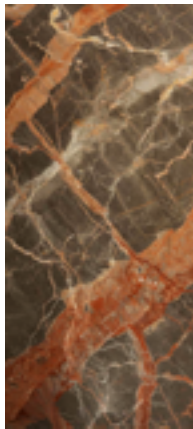

Marble Finishing - Natural shining | Natural matte

Black Marquina

Kenya Black

Ocean Black

Green Guatemala

Emperador Dark

Red Levanto

Emperador light

Brown Forrest

Ombra di
Caravaggio

Orobico Grey

Imperial Brown

Grey Etruscan

Imperial Grey

Grey azul

Walnut Travertino

Travertino

Beige Corallo

White Carrara

White Namibian

White Calacatta

SAMPLES COLOURS SHOWN IN THE FOLLOWING CATALOGUE SHOULD BY USED AS ROUGH GUIDE, AS THEY MAY BY SUBJECT TO SIGHT ALTERATIONS DUE TO PHOTOGRAPHIC AND PRINTING PROCESSES.