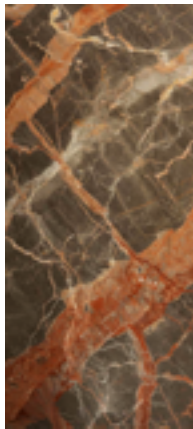

Marble Finishing - Natural shining | Natural matte

Black Marquina

Kenya Black

Ocean Black

Green Guatemala

Emperador Dark

Red Levanto

Emperador light

Brown Forrest

Ombra di
Caravaggio

Orobico Grey

Imperial Brown

Grey Etruscan

Imperial Grey

Grey azul

Walnut Travertino

Travertino

Beige Corallo

White Carrara

White Namibian

White Calacatta

SAMPLES COLOURS SHOWN IN THE FOLLOWING CATALOGUE SHOULD BY USED AS ROUGH GUIDE, AS THEY MAY BY SUBJECT TO SIGHT ALTERATIONS DUE TO PHOTOGRAPHIC AND PRINTING PROCESSES.

Wood finishing

Natural Ash

Walnut
Canaletto

Wengè

Black Ash

SAMPLES COLOURS SHOWN IN THE FOLLOWING CATALOGUE SHOULD BY USED AS ROUGH GUIDE, AS THEY MAY BY SUBJECT TO SIGHT ALTERATIONS DUE TO PHOTOGRAPHIC AND PRINTING PROCESSES.