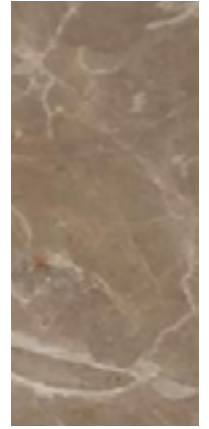

*Marble Finishing* - Natural shining | Natural matte

Black Marquina

Kenya Black

Ocean Black

Green Guatemala

Emperador Dark

Red Levanto

Emperador light

Brown Forrest

Ombra di  
Caravaggio

Orobico Grey

Imperial Brown

Grey Etruscan

Imperial Grey

Grey azul

Walnut Travertino

Travertino

Beige Corallo

White Carrara

White Namibian

White Calacatta

SAMPLES COLOURS SHOWN IN THE FOLLOWING CATALOGUE SHOULD BY USED AS ROUGH GUIDE, AS THEY MAY BY SUBJECT TO SIGHT ALTERATIONS DUE TO PHOTOGRAPHIC AND PRINTING PROCESSES.

## *Wood finishing*

Natural Ash

Walnut  
Canaletto

Wengè

Black Ash

SAMPLES COLOURS SHOWN IN THE FOLLOWING CATALOGUE SHOULD BY USED AS ROUGH GUIDE, AS THEY MAY BY SUBJECT TO SIGHT ALTERATIONS DUE TO PHOTOGRAPHIC AND PRINTING PROCESSES.