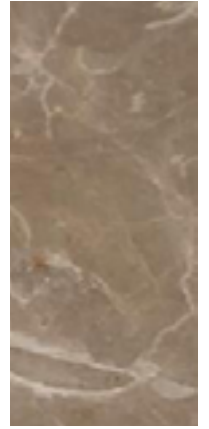

Marble Finishing - Natural shining | Natural matte

Black Marquina

Kenya Black

Ocean Black

Green Guatemala

Emperador Dark

Red Levanto

Emperador light

Brown Forrest

Ombra di
Caravaggio

Orobico Grey

Imperial Brown

Grey Etruscan

Imperial Grey

Grey azul

Walnut Travertino

Travertino

Beige Corallo

White Carrara

White Namibian

White Calacatta

SAMPLES COLOURS SHOWN IN THE FOLLOWING CATALOGUE SHOULD BY USED AS ROUGH GUIDE, AS THEY MAY BY SUBJECT TO SIGHT ALTERATIONS DUE TO PHOTOGRAPHIC AND PRINTING PROCESSES.

Wood finishing

Natural Ash

Walnut
Canaletto

Wengè

Black Ash

SAMPLES COLOURS SHOWN IN THE FOLLOWING CATALOGUE SHOULD BY USED AS ROUGH GUIDE, AS THEY MAY BY SUBJECT TO SIGHT ALTERATIONS DUE TO PHOTOGRAPHIC AND PRINTING PROCESSES.