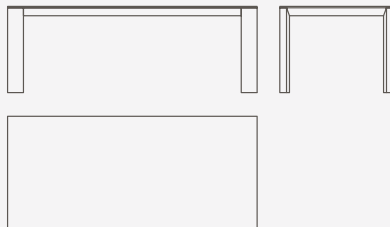

Cafeaulet

DESIGN
International Marmi Studio

DIMENSIONS P \ L \ H

Dining table	100 x 200 x 74 cm
	100 x 180 x 74 cm

DATASHEET

INTERNATIONAL MARM.I.T

Dimensions in centimeters and inches. The right to discontinue and make changes is reserved.
This information is based on the latest product information available at the time of printing.