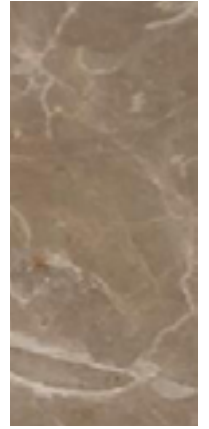

DIMENSIONS P \ L \ H

Console table 70 x 70 x 50 cm

DATASHEET

Marble Finishing - Natural shining | Natural matte

Black Marquina

Kenya Black

Ocean Black

Green Guatemala

Emperador Dark

Red Levanto

Emperador light

Brown Forrest

Ombra di
Caravaggio

Orobico Grey

Imperial Brown

Grey Etruscan

Imperial Grey

Grey azul

Walnut Travertino

Travertino

Beige Corallo

White Carrara

White Namibian

White Calacatta

SAMPLES COLOURS SHOWN IN THE FOLLOWING CATALOGUE SHOULD BY USED AS ROUGH GUIDE, AS THEY MAY BY SUBJECT TO SIGHT ALTERATIONS DUE TO PHOTOGRAPHIC AND PRINTING PROCESSES.

Metal Finishing

Grey London steel

Old Tobacco steel