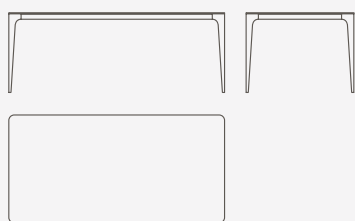

Cartesio

DESIGN
International Marmi Studio

DIMENSIONS P \ L \ H

Dining table 100 x 190 x 74 cm

DIMENSIONS P \ L \ H

Console table 46 x 158 x 74 cm

DIMENSIONS P \ L \ H

Coffee table 70 x 140 x 40 cm

DIMENSIONS P \ L \ H

Console table 70 x 70 x 50 cm

DATASHEET

Marble Finishing - Natural shining | Natural matte

Black Marquina

Kenya Black

Ocean Black

Green Guatemala