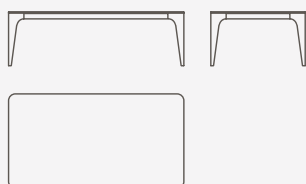

Cartesio

DESIGN
International Marmi Studio

DIMENSIONS P \ L \ H

Dining table 100 x 190 x 74 cm

DIMENSIONS P \ L \ H

Console table 46 x 158 x 74 cm

DIMENSIONS P \ L \ H

Coffee table 70 x 140 x 40 cm

DIMENSIONS P \ L \ H

Console table 70 x 70 x 50 cm

DATASHEET

Marble Finishing - Natural shining | Natural matte

Black Marquina

Kenya Black

Ocean Black

Green Guatemala