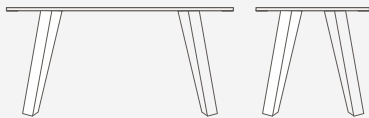

Enzo

DESIGN
International Marmi Studio

DIMENSIONS Ø \ H

Coffee table

Ø 90 x 42 cm

DIMENSIONS Ø \ H

Lamp table

Ø 50 x 50 cm

DATASHEET

INTERNATIONAL MARMI.IT

Dimensions in centimeters and inches. The right to discontinue and make changes is reserved.
This information is based on the latest product information available at the time of printing.