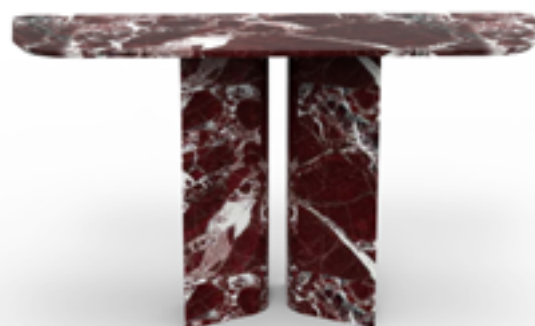

Frisbie

DESIGN
Andrea Andretta 2019

DIMENSIONS P \ L \ H

Console

45 x 138 x 75 cm

DATASHEET

INTERNATIONAL MARMI.IT

Dimensions in centimeters and inches. The right to discontinue and make changes is reserved.
This information is based on the latest product information available at the time of printing.

Marble Finishing - Natural shining | Natural matte

Black Marquina

Kenya Black

Ocean Black

Green Guatemala

Emperador Dark

Red Levanto

Emperador light