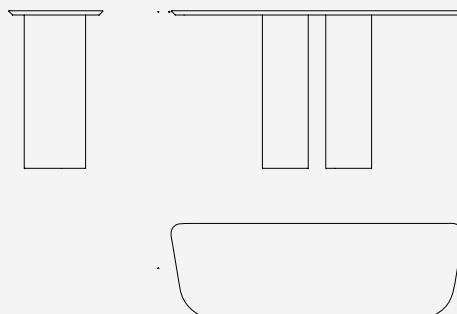

Frisbie

DESIGN
Andrea Andretta 2019

DIMENSIONS P \ L \ H

Console

45 x 138 x 75 cm

DATASHEET

INTERNATIONAL MARMI.IT

Dimensions in centimeters and inches. The right to discontinue and make changes is reserved.
This information is based on the latest product information available at the time of printing.