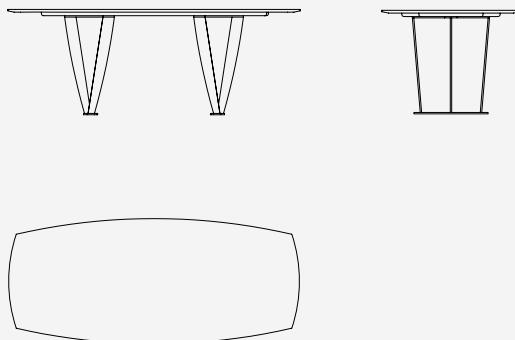

## DIMENSIONS P \ L \ H

Dining table 100 x 200 \ 230 x 75 cm

DATASHEET

**INTERNATIONAL MARMI.IT**

Dimensions in centimeters and inches. The right to discontinue and make changes is reserved.  
This information is based on the latest product information available at the time of printing.