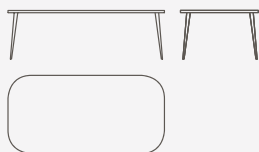

Helios

DESIGN
International Marmi Studio

DIMENSIONS P \ L \ H

Dining table 100 x 200 x 76 cm

DIMENSIONS P \ L \ H

Console table 50 x 150 x 76 cm

DIMENSIONS P \ L \ H

Coffee table 70 x 130 x 40 cm

DIMENSIONS P \ L \ H

Lamp table 70 x 70 x 50 cm

DATASHEET

INTERNATIONAL MARMI.IT

Dimensions in centimeters and inches. The right to discontinue and make changes is reserved.
This information is based on the latest product information available at the time of printing.