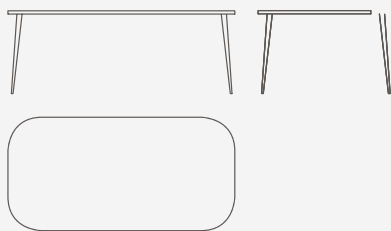

Helios

DESIGN
International Marmi Studio

DIMENSIONS P \ L \ H

Dining table 100 x 200 x 76 cm

DIMENSIONS P \ L \ H

Console table 50 x 150 x 76 cm

DIMENSIONS P \ L \ H

Coffee table 70 x 130 x 40 cm

DIMENSIONS P \ L \ H

Lamp table 70 x 70 x 50 cm

DATASHEET

INTERNATIONAL MARMI.IT

Dimensions in centimeters and inches. The right to discontinue and make changes is reserved.
This information is based on the latest product information available at the time of printing.