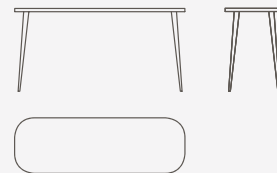

Helios

DESIGN
International Marmi Studio

DIMENSIONS P \ L \ H

Dining table 100 x 200 x 76 cm

DIMENSIONS P \ L \ H

Console table 50 x 150 x 76 cm

DIMENSIONS P \ L \ H

Coffee table 70 x 130 x 40 cm

DIMENSIONS P \ L \ H

Lamp table 70 x 70 x 50 cm

DATASHEET

INTERNATIONAL MARMI.IT

Dimensions in centimeters and inches. The right to discontinue and make changes is reserved.
This information is based on the latest product information available at the time of printing.