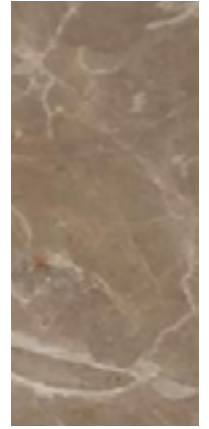

Marble Finishing - Natural shining | Natural matte

Black Marquina

Kenya Black

Ocean Black

Green Guatemala

Emperador Dark

Red Levanto

Emperador light

Brown Forrest

Ombra di
Caravaggio

Orobico Grey

Imperial Brown

Grey Etruscan

Imperial Grey

Grey azul

Walnut Travertino

Travertino

Beige Corallo

White Carrara

White Namibian

White Calacatta

SAMPLES COLOURS SHOWN IN THE FOLLOWING CATALOGUE SHOULD BY USED AS ROUGH GUIDE, AS THEY MAY BY SUBJECT TO SIGHT ALTERATIONS DUE TO PHOTOGRAPHIC AND PRINTING PROCESSES.

Wood finishing

Natural Ash

Walnut
Canaletto

Wengè

Black Ash

SAMPLES COLOURS SHOWN IN THE FOLLOWING CATALOGUE SHOULD BY USED AS ROUGH GUIDE, AS THEY MAY BY SUBJECT TO SIGHT ALTERATIONS DUE TO PHOTOGRAPHIC AND PRINTING PROCESSES.