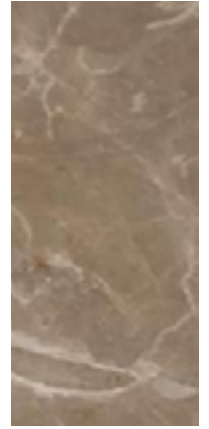

## DIMENSIONS Ø \ H

Lamp table                                      Ø 60 x 57 cm

DATASHEET

*Marble Finishing* - Natural shining | Natural matte

Black Marquina

Kenya Black

Ocean Black

Green Guatemala

Emperador Dark

Red Levanto

Emperador light

Brown Forrest

Ombra di  
Caravaggio

Orobico Grey

Imperial Brown

Grey Etruscan

Imperial Grey

Grey azul

Walnut Travertino

Travertino

Beige Corallo

White Carrara

White Namibian

White Calacatta

## *Wood finishing*

Natural Ash

Walnut  
Canaletto

Wengè

Black Ash

SAMPLES COLOURS SHOWN IN THE FOLLOWING CATALOGUE SHOULD BY USED AS ROUGH GUIDE, AS THEY MAY BY SUBJECT TO SIGHT ALTERATIONS DUE TO PHOTOGRAPHIC AND PRINTING PROCESSES.