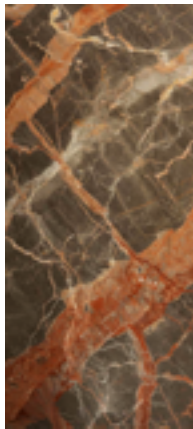

## DIMENSIONS Ø \ H

Lamp table                                      Ø 60 x 57 cm

DATASHEET

*Marble Finishing* - Natural shining | Natural matte

Black Marquina

Kenya Black

Ocean Black

Green Guatemala

Emperador Dark

Red Levanto

Emperador light

Brown Forrest

Ombra di  
Caravaggio

Orobico Grey

Imperial Brown

Grey Etruscan

Imperial Grey

Grey azul

Walnut Travertino

Travertino

Beige Corallo

White Carrara

White Namibian

White Calacatta

## *Wood finishing*

Natural Ash

Walnut  
Canaletto

Wengè

Black Ash

SAMPLES COLOURS SHOWN IN THE FOLLOWING CATALOGUE SHOULD BY USED AS ROUGH GUIDE, AS THEY MAY BY SUBJECT TO SIGHT ALTERATIONS DUE TO PHOTOGRAPHIC AND PRINTING PROCESSES.