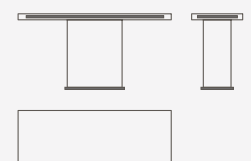

Lorenzo

DESIGN
International Marmi Studio

DIMENSIONS P \ L \ H

Dining table 100 x 200 x 74 cm

DIMENSIONS P \ L \ H

Dining table 150 x 150 x 74 cm

DIMENSIONS P \ L \ H

Console table 50 x 150 x 74 cm

DIMENSIONS P \ L \ H

Coffee table 70 x 130 x 40 cm

DIMENSIONS P \ L \ H

Lamp table 70 x 70 x 50 cm

DATASHEET

INTERNATIONAL MARMI.IT

Dimensions in centimeters and inches. The right to discontinue and make changes is reserved.
 This information is based on the latest product information available at the time of printing.

Travertino

Beige Corallo

White Carrara

White Namibian

White Calacatta

SAMPLES COLOURS SHOWN IN THE FOLLOWING CATALOGUE SHOULD BY USED AS ROUGH GUIDE, AS THEY MAY BY SUBJECT TO SIGHT ALTERATIONS DUE TO PHOTOGRAPHIC AND PRINTING PROCESSES.