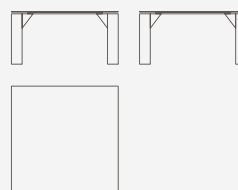

Mr. Tango

DESIGN
 International Marmi Studio

DIMENSIONS P \ L \ H

Dining table 100 x 200 x 74 cm

DIMENSIONS P \ L \ H

Console table 50 x 150 x 74 cm

DIMENSIONS P \ L \ H

Coffee table 70 x 130 x 40 cm

Legs available both in marble and in wood

DIMENSIONS P \ L \ H

Console table 70 x 70 x 50 cm

DATASHEET

Marble Finishing - Natural shining | Natural matte

Black Marquina

Kenya Black

Ocean Black