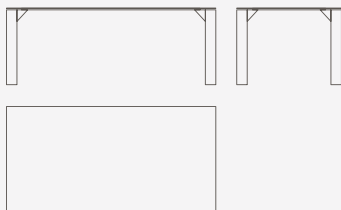

Mr. Tango

DESIGN
 International Marmi Studio

DIMENSIONS P \ L \ H

Dining table 100 x 200 x 74 cm

DIMENSIONS P \ L \ H

Console table 50 x 150 x 74 cm

DIMENSIONS P \ L \ H

Coffee table 70 x 130 x 40 cm

Legs available both in marble and in wood

DIMENSIONS P \ L \ H

Console table 70 x 70 x 50 cm

DATASHEET

Marble Finishing - Natural shining | Natural matte

Black Marquina

Kenya Black

Ocean Black