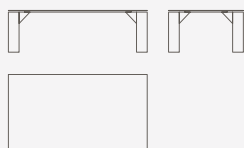

Mr. Tango

DESIGN
 International Marmi Studio

DIMENSIONS P \ L \ H

Dining table 100 x 200 x 74 cm

DIMENSIONS P \ L \ H

Console table 50 x 150 x 74 cm

DIMENSIONS P \ L \ H

Coffee table 70 x 130 x 40 cm

Legs available both in marble and in wood

DIMENSIONS P \ L \ H

Console table 70 x 70 x 50 cm

DATASHEET

Marble Finishing - Natural shining | Natural matte

Black Marquina

Kenya Black

Ocean Black