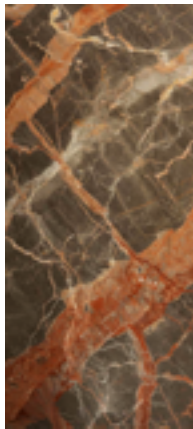

Legs available both in marble and in wood

DIMENSIONS P \ L \ H

Console table 70 x 70 x 50 cm

DATASHEET

Marble Finishing - Natural shining | Natural matte

Black Marquina

Kenya Black

Ocean Black

Green Guatemala

Emperador Dark

Red Levanto

Emperador light

Brown Forrest

Ombra di
Caravaggio

Orobico Grey

Imperial Brown

Grey Etruscan

Imperial Grey

Grey azul

Walnut Travertino

Travertino

Beige Corallo

White Carrara

White Namibian

Walnut
Canaletto

Wengè

Black Ash

SAMPLES COLOURS SHOWN IN THE FOLLOWING CATALOGUE SHOULD BY USED AS ROUGH GUIDE, AS THEY MAY BY SUBJECT TO SIGHT ALTERATIONS DUE TO PHOTOGRAPHIC AND PRINTING PROCESSES.