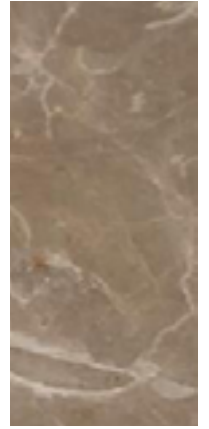

Legs available both in marble and in wood

DIMENSIONS P \ L \ H

Console table 70 x 70 x 50 cm

DATASHEET

Marble Finishing - Natural shining | Natural matte

Black Marquina

Kenya Black

Ocean Black

Green Guatemala

Emperador Dark

Red Levanto

Emperador light

Brown Forrest

Ombra di
Caravaggio

Orobico Grey

Imperial Brown

Walnut
Canaletto

Wengè

Black Ash

SAMPLES COLOURS SHOWN IN THE FOLLOWING CATALOGUE SHOULD BY USED AS ROUGH GUIDE, AS THEY MAY BY SUBJECT TO SIGHT ALTERATIONS DUE TO PHOTOGRAPHIC AND PRINTING PROCESSES.