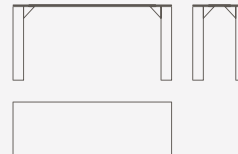

Mr. Tango

DESIGN
 International Marmi Studio

DIMENSIONS P \ L \ H

Dining table 100 x 200 x 74 cm

DIMENSIONS P \ L \ H

Console table 50 x 150 x 74 cm

DIMENSIONS P \ L \ H

Coffee table 70 x 130 x 40 cm

Legs available both in marble and in wood

DIMENSIONS P \ L \ H

Console table 70 x 70 x 50 cm

DATASHEET

Marble Finishing - Natural shining | Natural matte

Black Marquina

Kenya Black

Ocean Black