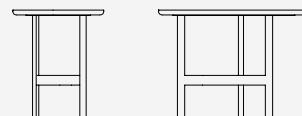

Oman

DESIGN
Andrea Andretta 2019

DIMENSIONS P \ L \ H

Coffee table

Ø 90 x 42 cm

DIMENSIONS Ø \ H

Lamp table

Ø 50 x 50 cm

DATASHEET

INTERNATIONAL MARMI.IT

Dimensions in centimeters and inches. The right to discontinue and make changes is reserved.
This information is based on the latest product information available at the time of printing.