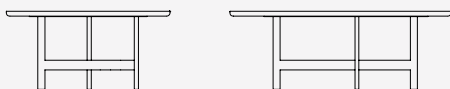

Oman

DESIGN
Andrea Andretta 2019

DIMENSIONS P \ L \ H

Coffee table

Ø 90 x 42 cm

DIMENSIONS Ø \ H

Lamp table

Ø 50 x 50 cm

DATASHEET

INTERNATIONAL MARMI.IT

Dimensions in centimeters and inches. The right to discontinue and make changes is reserved.
This information is based on the latest product information available at the time of printing.