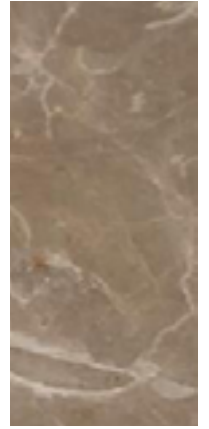

*Marble Finishing* - Natural shining | Natural matte

Black Marquina

Kenya Black

Ocean Black

Green Guatemala

Emperador Dark

Red Levanto

Emperador light

Brown Forrest

Ombra di  
Caravaggio

Orobico Grey

Imperial Brown

Grey Etruscan

Imperial Grey

Grey azul

Walnut Travertino

Travertino

Beige Corallo

White Carrara

White Namibian

White Calacatta

SAMPLES COLOURS SHOWN IN THE FOLLOWING CATALOGUE SHOULD BY USED AS ROUGH GUIDE, AS THEY MAY BY SUBJECT TO SIGHT ALTERATIONS DUE TO PHOTOGRAPHIC AND PRINTING PROCESSES.