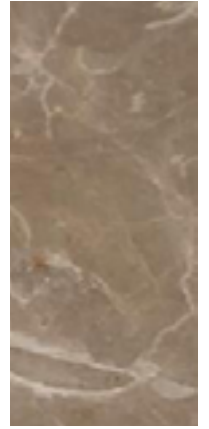

Marble Finishing - Natural shining | Natural matte

Black Marquina

Kenya Black

Ocean Black

Green Guatemala

Emperador Dark

Red Levanto

Emperador light

Brown Forrest

Ombra di
Caravaggio

Orobico Grey

Imperial Brown

Grey Etruscan

Imperial Grey

Grey azul

Walnut Travertino

Travertino

Beige Corallo

White Carrara

White Namibian

White Calacatta

SAMPLES COLOURS SHOWN IN THE FOLLOWING CATALOGUE SHOULD BY USED AS ROUGH GUIDE, AS THEY MAY BY SUBJECT TO SIGHT ALTERATIONS DUE TO PHOTOGRAPHIC AND PRINTING PROCESSES.