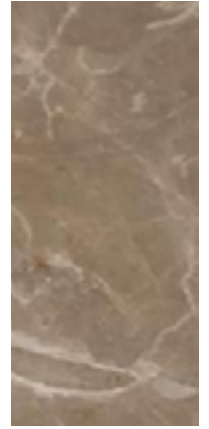

DIMENSIONS P \ L \ H

Coffee table 90 x 90 x 74 cm

DIMENSIONS P \ L \ H

Lamp table 70 x 70 x 50 cm

DATASHEET

Marble Finishing - Natural shining | Natural matte

Black Marquina

Kenya Black

Ocean Black

Green Guatemala

Emperador Dark

Red Levanto

Emperador light

Brown Forrest

Ombra di
Caravaggio

Orobico Grey

Imperial Brown

Grey Etruscan

Imperial Grey

Grey azul

Walnut Travertino

Travertino

Beige Corallo

White Carrara

White Namibian

White Calacatta

SAMPLES COLOURS SHOWN IN THE FOLLOWING CATALOGUE SHOULD BY USED AS ROUGH GUIDE, AS THEY MAY BY SUBJECT TO SIGHT ALTERATIONS DUE TO PHOTOGRAPHIC AND PRINTING PROCESSES.

Metal Finishing