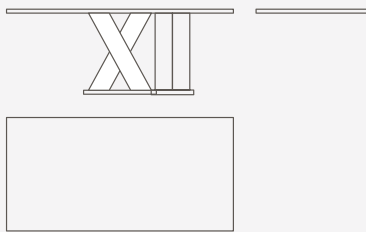

Twid

DESIGN
International Marmi Studio

DIMENSIONS P \ L \ H

Dining table 100 x 200 x 74 cm

DIMENSIONS P \ L \ H

Console table 50 x 150 x 74 cm

DIMENSIONS P \ L \ H

Coffee table 70 x 130 x 40 cm

DIMENSIONS P \ L \ H

Lamp table 70 x 70 x 50 cm

DATASHEET

Marble Finishing - Natural shining | Natural matte

Black Marquina

Kenya Black

Ocean Black

Green Guatemala