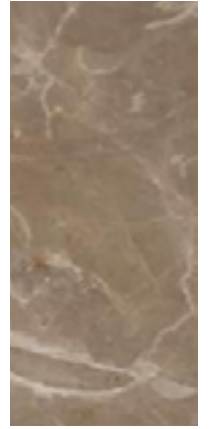

DIMENSIONS P \ L \ H

Coffee table 70 x 130 x 40 cm

DIMENSIONS P \ L \ H

Lamp table 70 x 70 x 50 cm

DATASHEET

*Marble Finishing* - Natural shining | Natural matte

Black Marquina

Kenya Black

Ocean Black

Green Guatemala

Emperador Dark

Red Levanto

Emperador light

Brown Forrest

Ombra di  
Caravaggio

Orobico Grey

Imperial Brown

Grey Etruscan

Imperial Grey

Grey azul

Walnut Travertino

Travertino

Beige Corallo

White Carrara

White Namibian

White Calacatta

SAMPLES COLOURS SHOWN IN THE FOLLOWING CATALOGUE SHOULD BY USED AS ROUGH GUIDE, AS THEY MAY BY SUBJECT TO SIGHT ALTERATIONS DUE TO PHOTOGRAPHIC AND PRINTING PROCESSES.