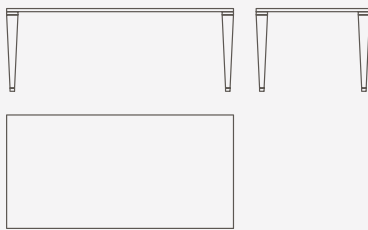

Virgilio

DESIGN
International Marmi Studio

DIMENSIONS P \ L \ H

Dining table 100 x 200 x 74 cm

DIMENSIONS P \ L \ H

Console table 50 x 150 x 74 cm

DIMENSIONS P \ L \ H

Coffee table 70 x 130 x 40 cm

DIMENSIONS P \ L \ H

Console table 70 x 70 x 50 cm

DATASHEET

Marble Finishing - Natural shining | Natural matte

Black Marquina

Kenya Black

Ocean Black

Green Guatemala