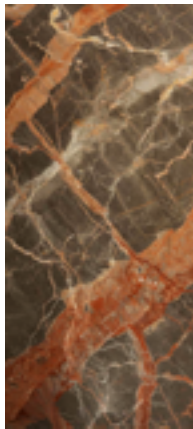

Emperador Dark

Red Levanto

Emperador light

Brown Forrest

Ombra di
Caravaggio

Orobico Grey

Imperial Brown

Grey Etruscan

Imperial Grey

Grey azul

Walnut Travertino

Travertino

Beige Corallo

White Carrara

White Namibian

White Calacatta

SAMPLES COLOURS SHOWN IN THE FOLLOWING CATALOGUE SHOULD BY USED AS ROUGH GUIDE, AS THEY MAY BY SUBJECT TO SIGHT ALTERATIONS DUE TO PHOTOGRAPHIC AND PRINTING PROCESSES.

Wood finishing

Natural Ash

Walnut
Canaletto

Wengè

Black Ash

SAMPLES COLOURS SHOWN IN THE FOLLOWING CATALOGUE SHOULD BY USED AS ROUGH GUIDE, AS THEY MAY BY SUBJECT TO SIGHT ALTERATIONS DUE TO PHOTOGRAPHIC AND PRINTING PROCESSES.