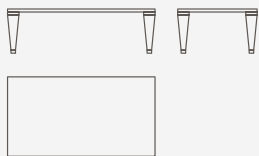

Virgilio

DESIGN
International Marmi Studio

DIMENSIONS P \ L \ H

Dining table 100 x 200 x 74 cm

DIMENSIONS P \ L \ H

Console table 50 x 150 x 74 cm

DIMENSIONS P \ L \ H

Coffee table 70 x 130 x 40 cm

DIMENSIONS P \ L \ H

Console table 70 x 70 x 50 cm

DATASHEET

Marble Finishing - Natural shining | Natural matte

Black Marquina

Kenya Black

Ocean Black

Green Guatemala