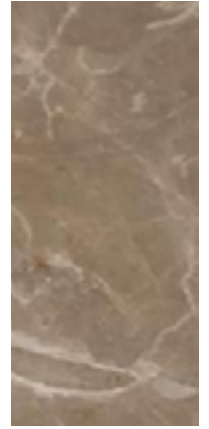

DIMENSIONS P \ L \ H

Console table 70 x 70 x 50 cm

DATASHEET

Marble Finishing - Natural shining | Natural matte

Black Marquina

Kenya Black

Ocean Black

Green Guatemala

Emperador Dark

Red Levanto

Emperador light

Brown Forrest

Ombra di
Caravaggio

Orobico Grey

Imperial Brown

Grey Etruscan

SAMPLES COLOURS SHOWN IN THE FOLLOWING CATALOGUE SHOULD BY USED AS ROUGH GUIDE, AS THEY MAY BY SUBJECT TO SIGHT ALTERATIONS DUE TO PHOTOGRAPHIC AND PRINTING PROCESSES.

Wood finishing

Natural Ash

Walnut
Canaletto

Wengè

Black Ash

SAMPLES COLOURS SHOWN IN THE FOLLOWING CATALOGUE SHOULD BY USED AS ROUGH GUIDE, AS THEY MAY BY SUBJECT TO SIGHT ALTERATIONS DUE TO PHOTOGRAPHIC AND PRINTING PROCESSES.